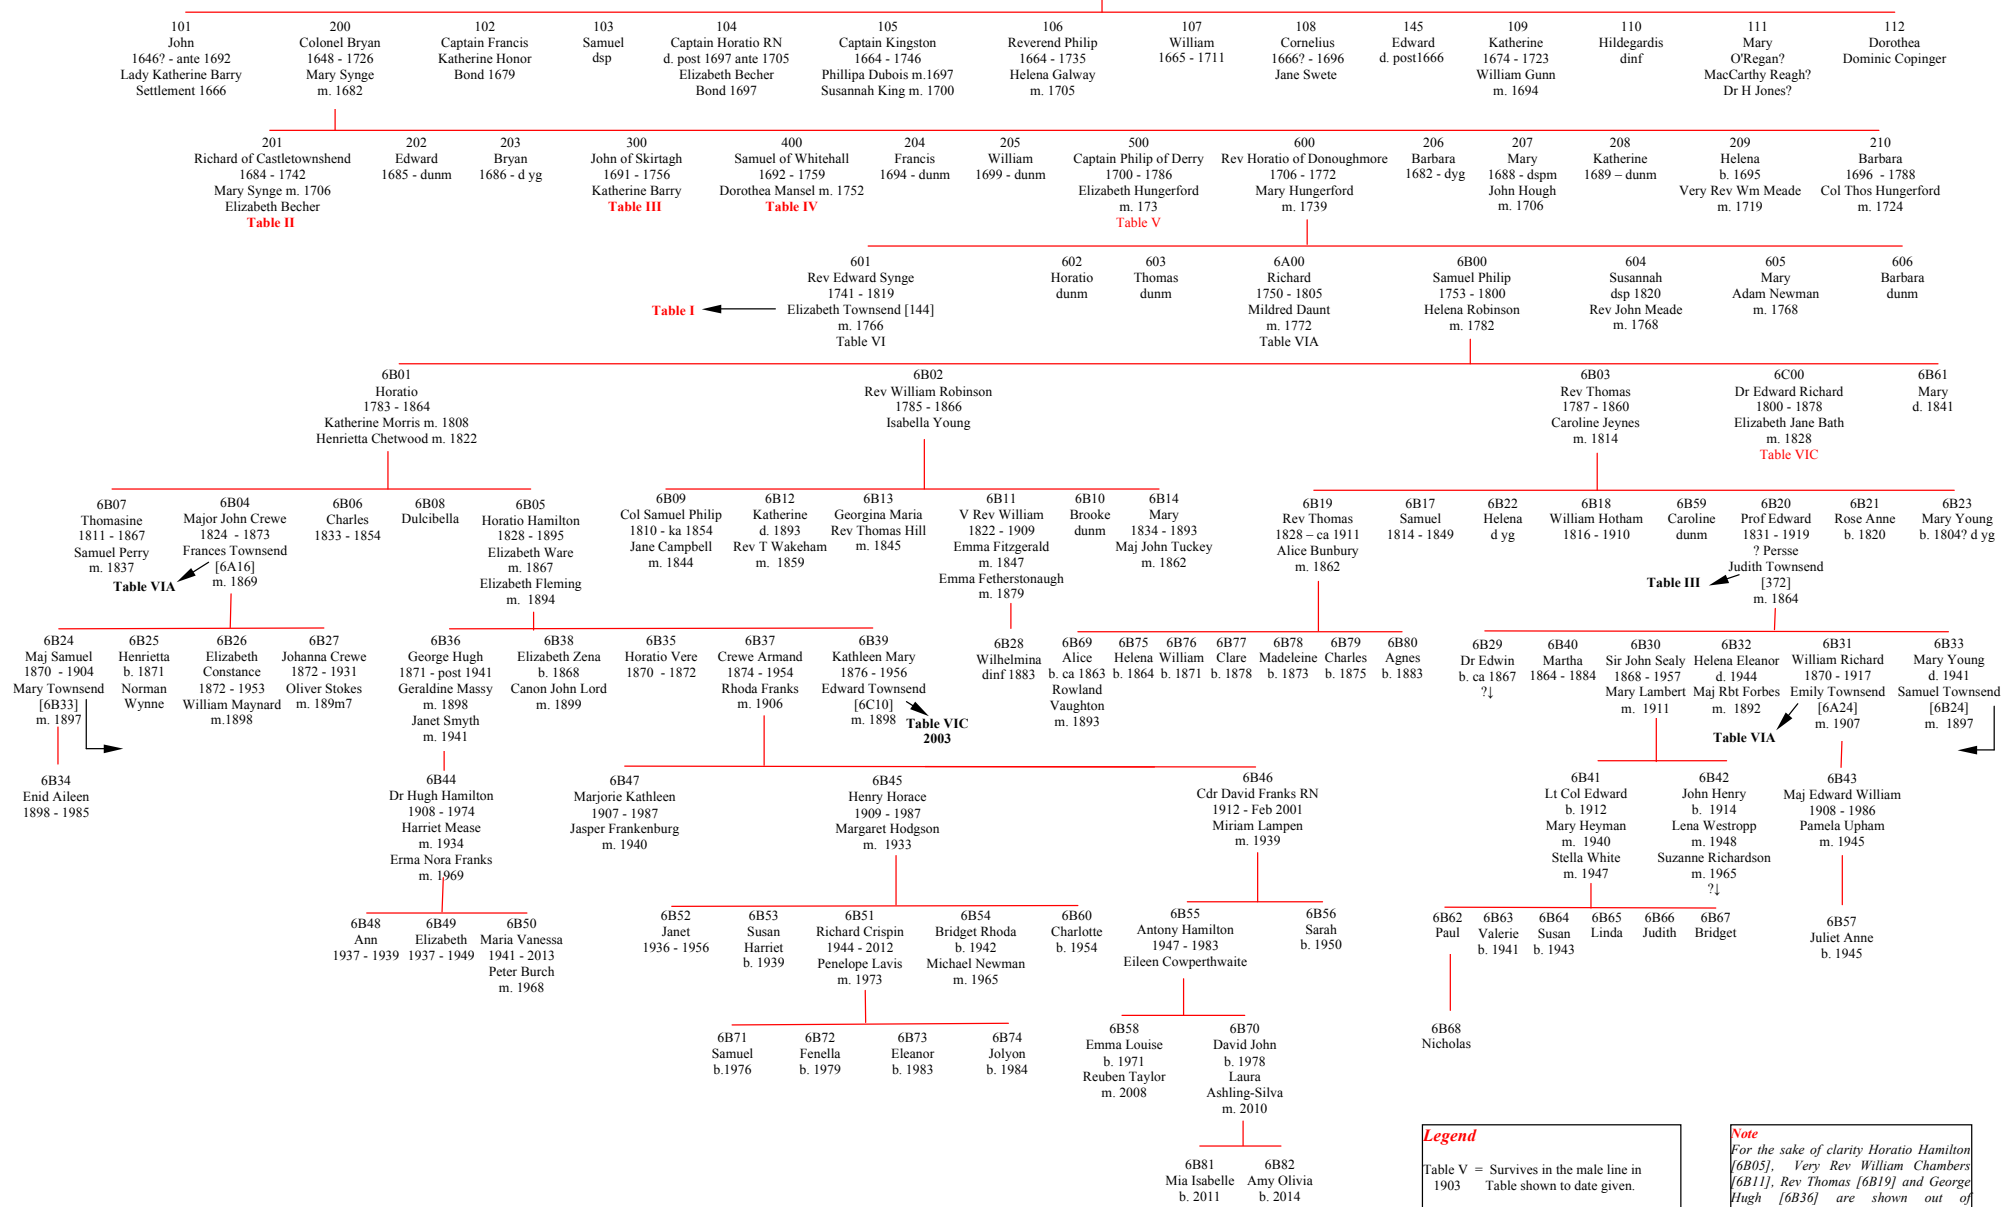

The descendants of Colonel Bryan through Rev Horatio of Donoughmore and Samuel Philip of Firmout

100
Colonel Richard Townsend
1618 - 1692
Hildegardis Hyde
Mary Kingston

Table VIB
OLP Table XIII

Legend
Table V = Survives in the male line in 1903 Table shown to date given.
? = Surviving line not known

Note
For the sake of clarity Horatio Hamilton [6B05], Very Rev William Chambers [6B11], Rev Thomas [6B19] and George Hugh [6B36] are shown out of chronological sequence.