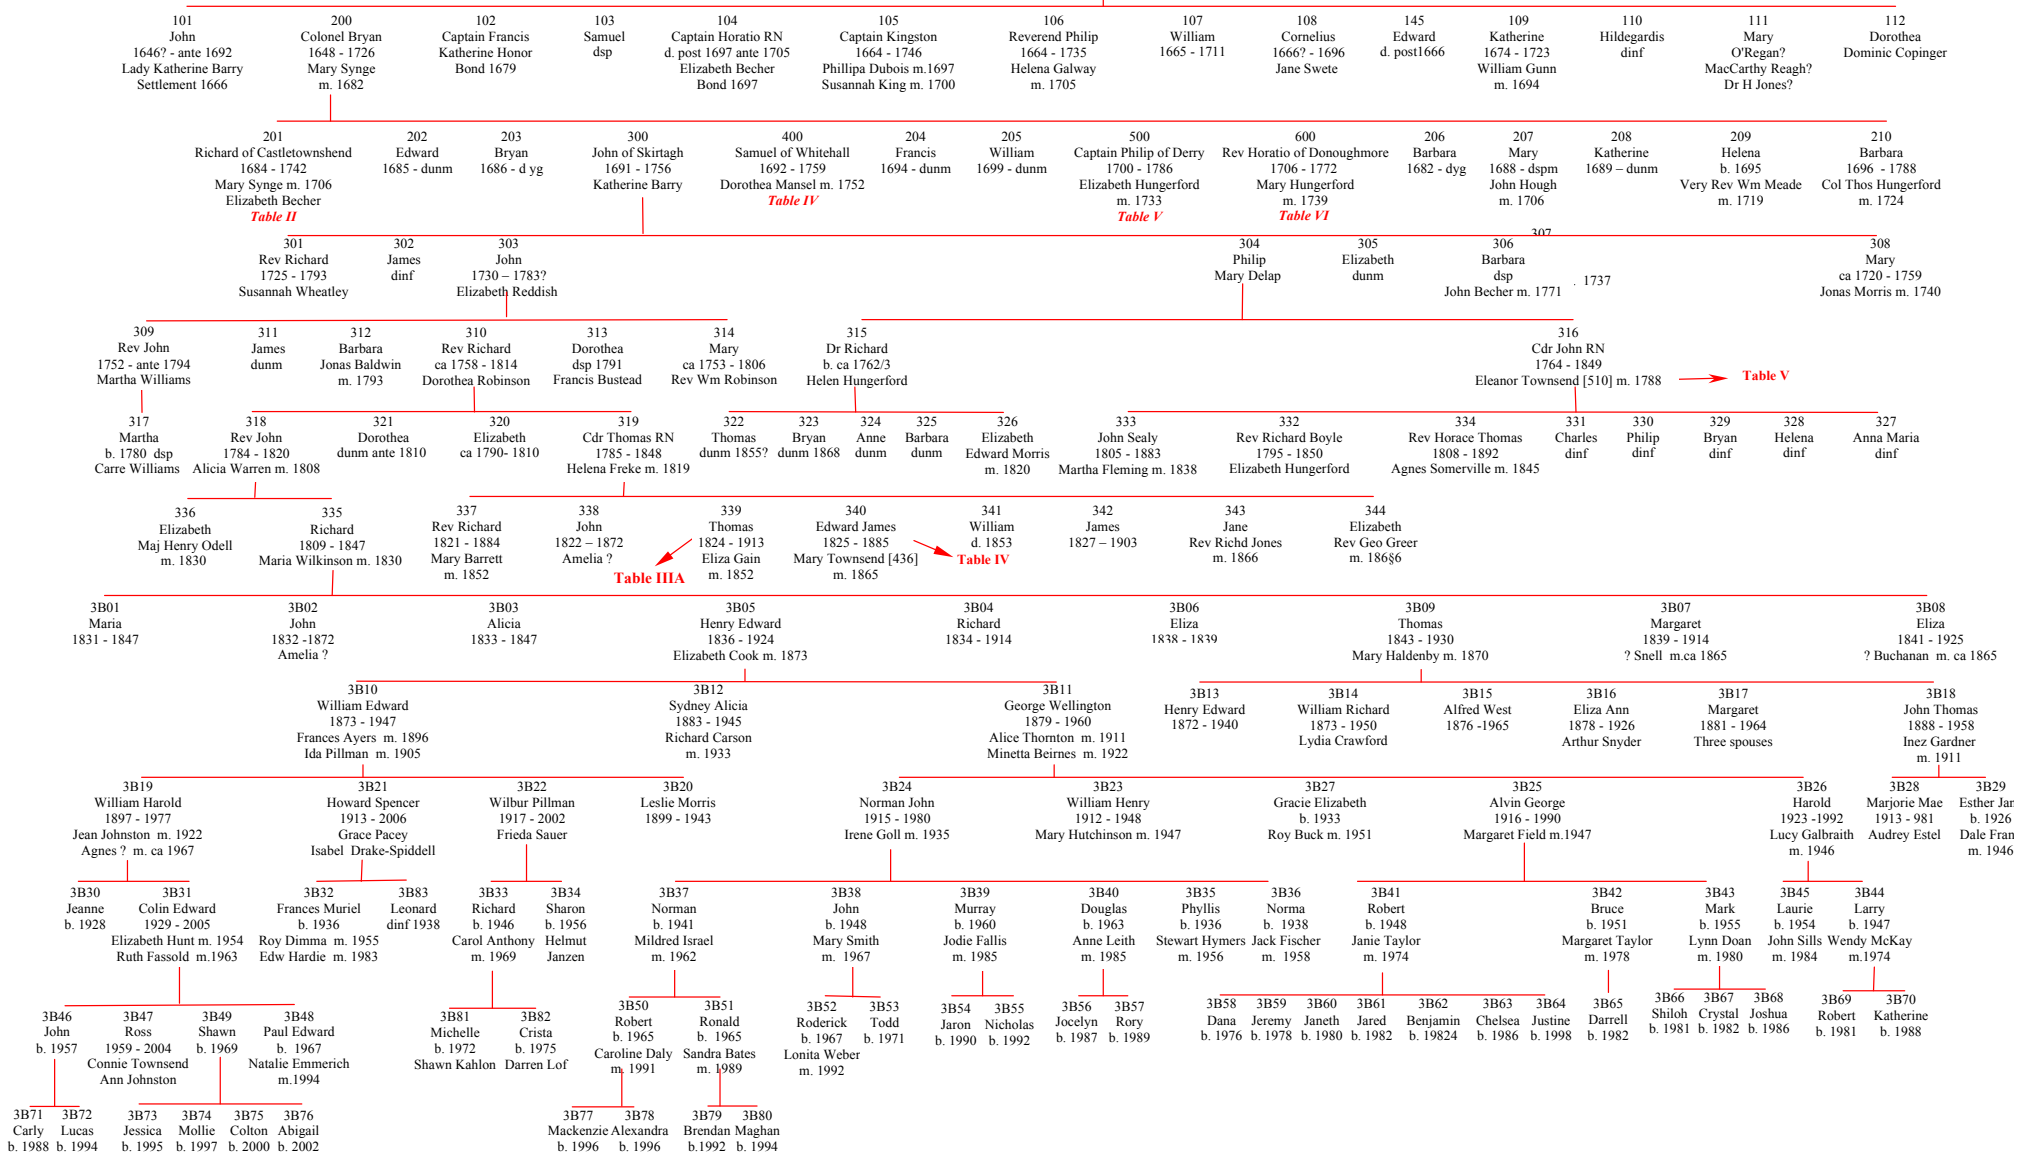

The descendants of Colonel Bryan through John of Skirtagh and Richard Townsend [335]

100  
Colonel Richard Townsend  
1618 - 1692  
Hildegardis Hyde  
Mary Kingston

Table IIB  
OLP Table IX

**Note**  
For the sake of clarity a number of entries are shown out of chronological sequence.