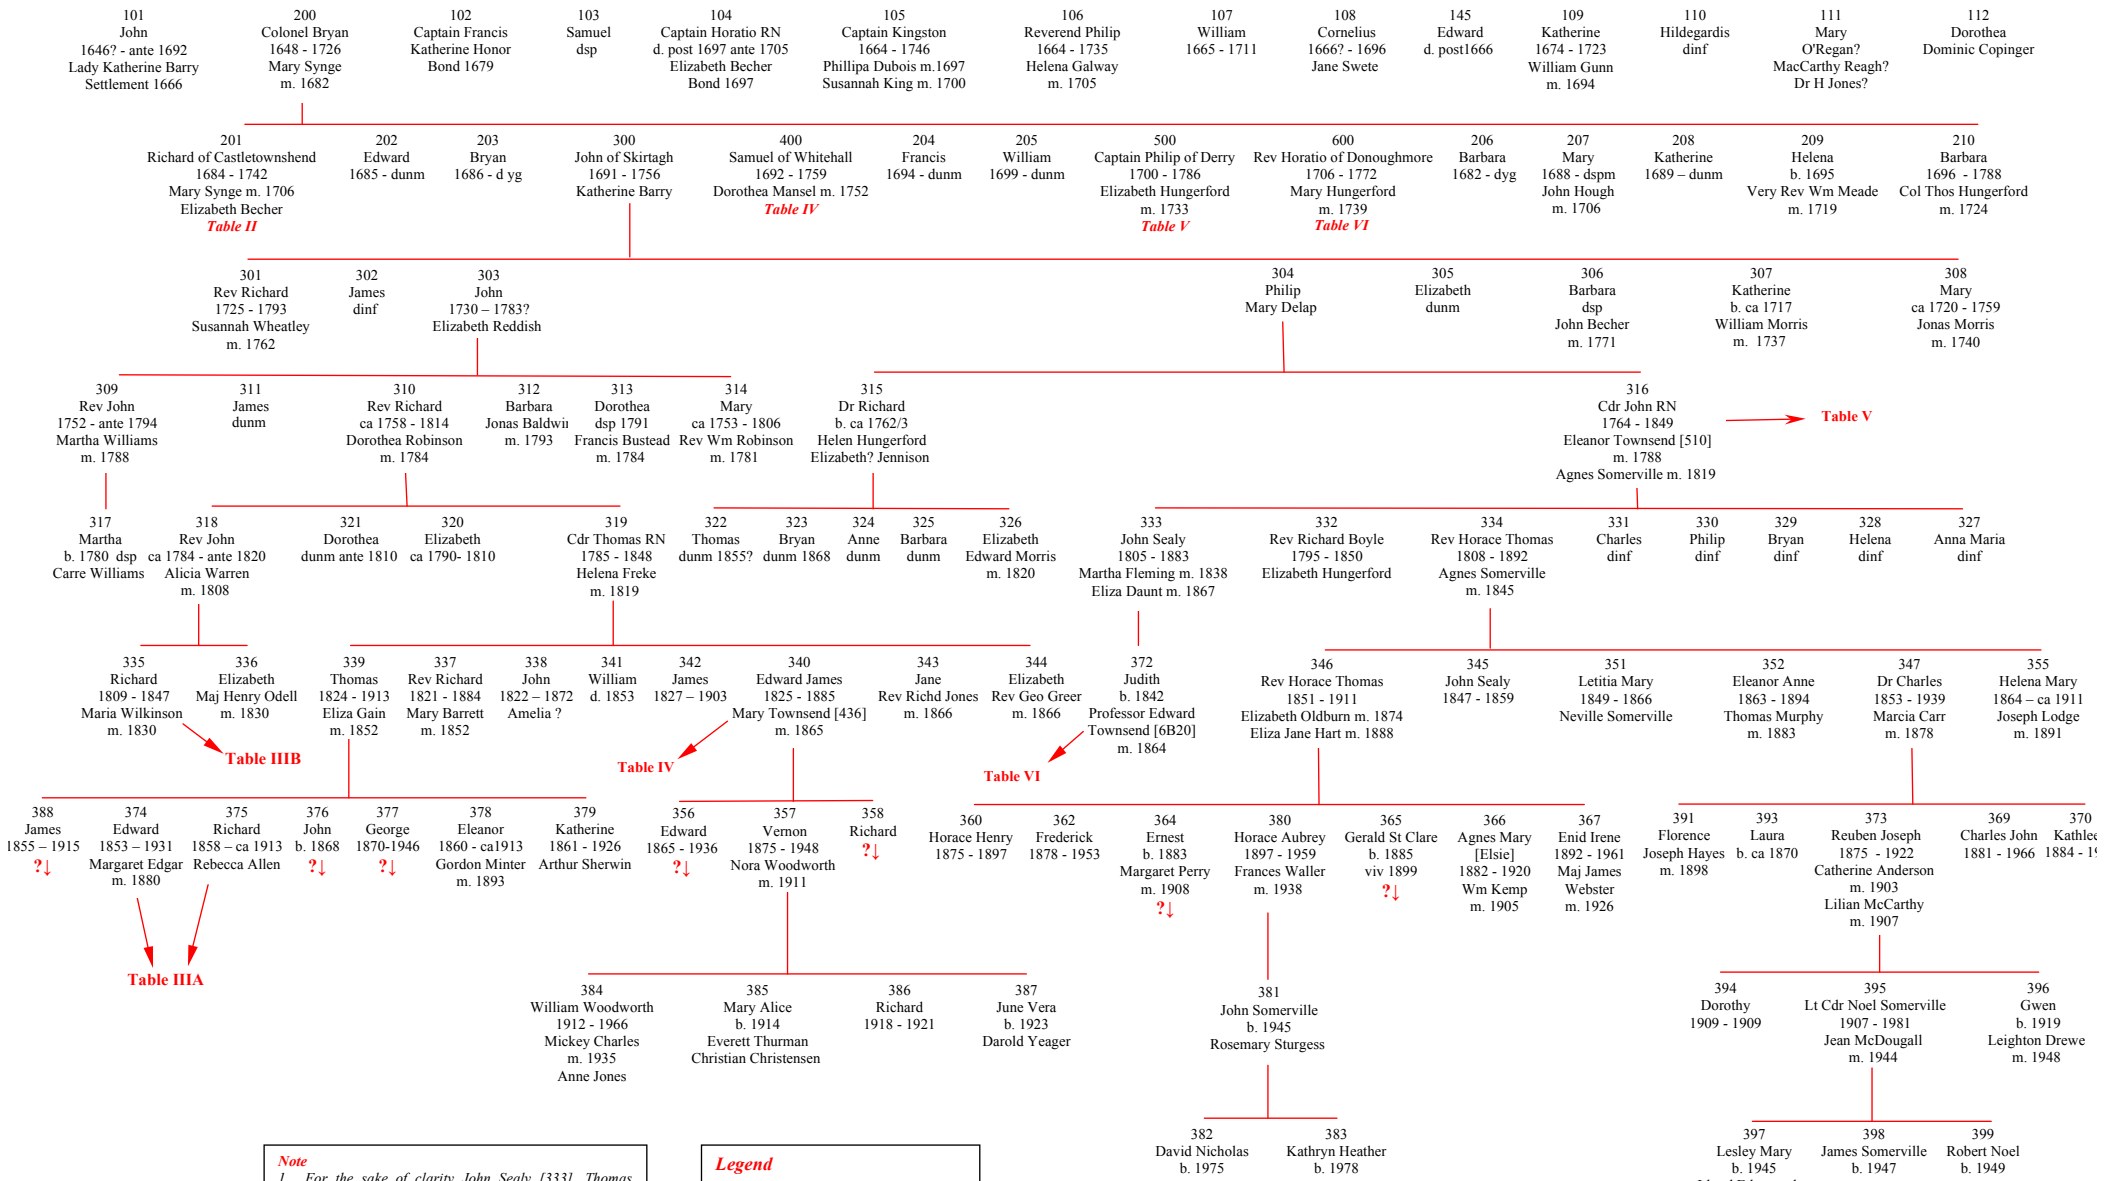

The descendants of Colonel Bryan through John of Skirtagh

100
Colonel Richard Townesend
1618 - 1692
Hildegardis Hyde
Mary Kingston

Table III
OLP Table IX

Note
1. For the sake of clarity John Sealy [333], Thomas [339], Horace Thomas [346], Horace Aubrey [380] and Dr Charles Bryan [347] are shown out of chronological sequence.
2. The children of Rev Horace [334], Thomas [339], Edward [340], Rev Horace [346] and Charles [347] who died young have been omitted.

Legend
Table V = Survives in the male line in 1903
Table shown to date given.
?↓ = Surviving line not known